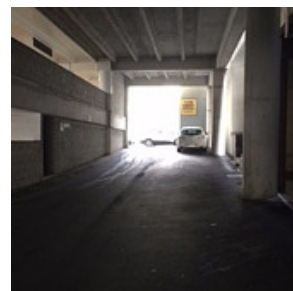

To help you locate our visitor carparks, please follow these steps:

Turn into Wilson carpark entrance off Broadway between 88 and 118 Broadway (just by Habitual Fix). DO NOT enter the carpark but turn right before the barrier entry into the Wilson carpark.

You will see a long driveway. Drive to the far end to the open-air carpark.

At the end of the driveway you will see four Alliotts' designated spaces. Park in any of these, then enter the building through the door marked "through to lift".