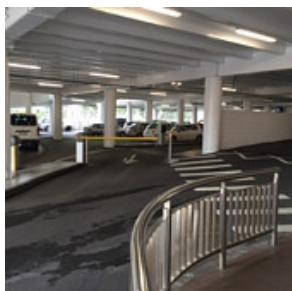

To help you locate our visitor carparks, please follow these steps:

Turn into Wilson carpark entrance off Broadway between 88 and 118 Broadway (just by Habitual Fix). DO NOT enter the carpark but turn right before the barrier entry into the Wilson carpark.

You will see a long driveway. Drive to the far end to the open-air carpark.

At the end of the driveway you will see four Alliotts' designated spaces. Park in any of these, then enter the building through the door marked "through to lift".